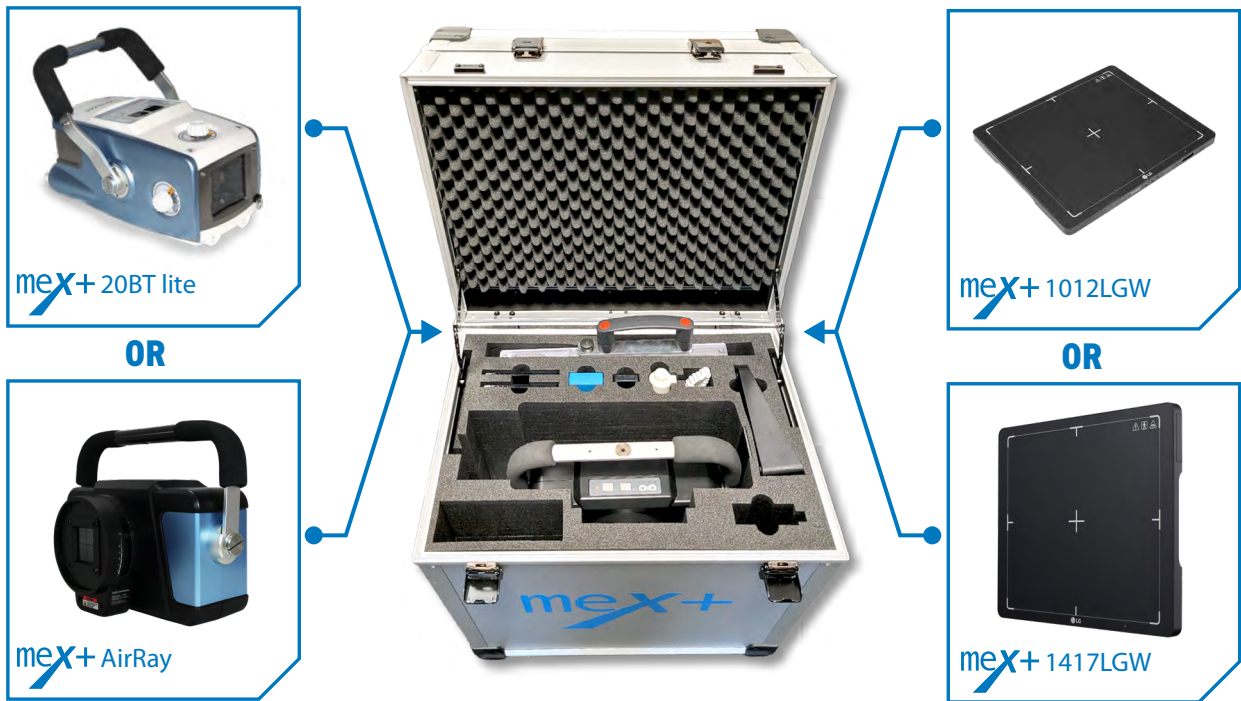

medical **ECONET**
GERMANY

**MARKET
INNOVATION**

mex+ CombiRay

The only true ALL-IN-ONE system incl. X-ray generator in the equine market

- All-In-One solution for complete X-ray system
- Customized space for detector, generator, laptop and accessory parts
- High-adjustable laptop holder for viewing on eye level
- Built-in inductive charging tray for meX+AirRay
- Removeable wheels mounting with telescoping handle for comfortable transportation

meX+CombiRay

Combine an individual system with X-ray generator & DR detector for your needs

Dimensions

16,7 kg
without detector
and generator

All easy access design

medical **ECONET**

Im Erlengrund 16, 46149 Oberhausen - Germany